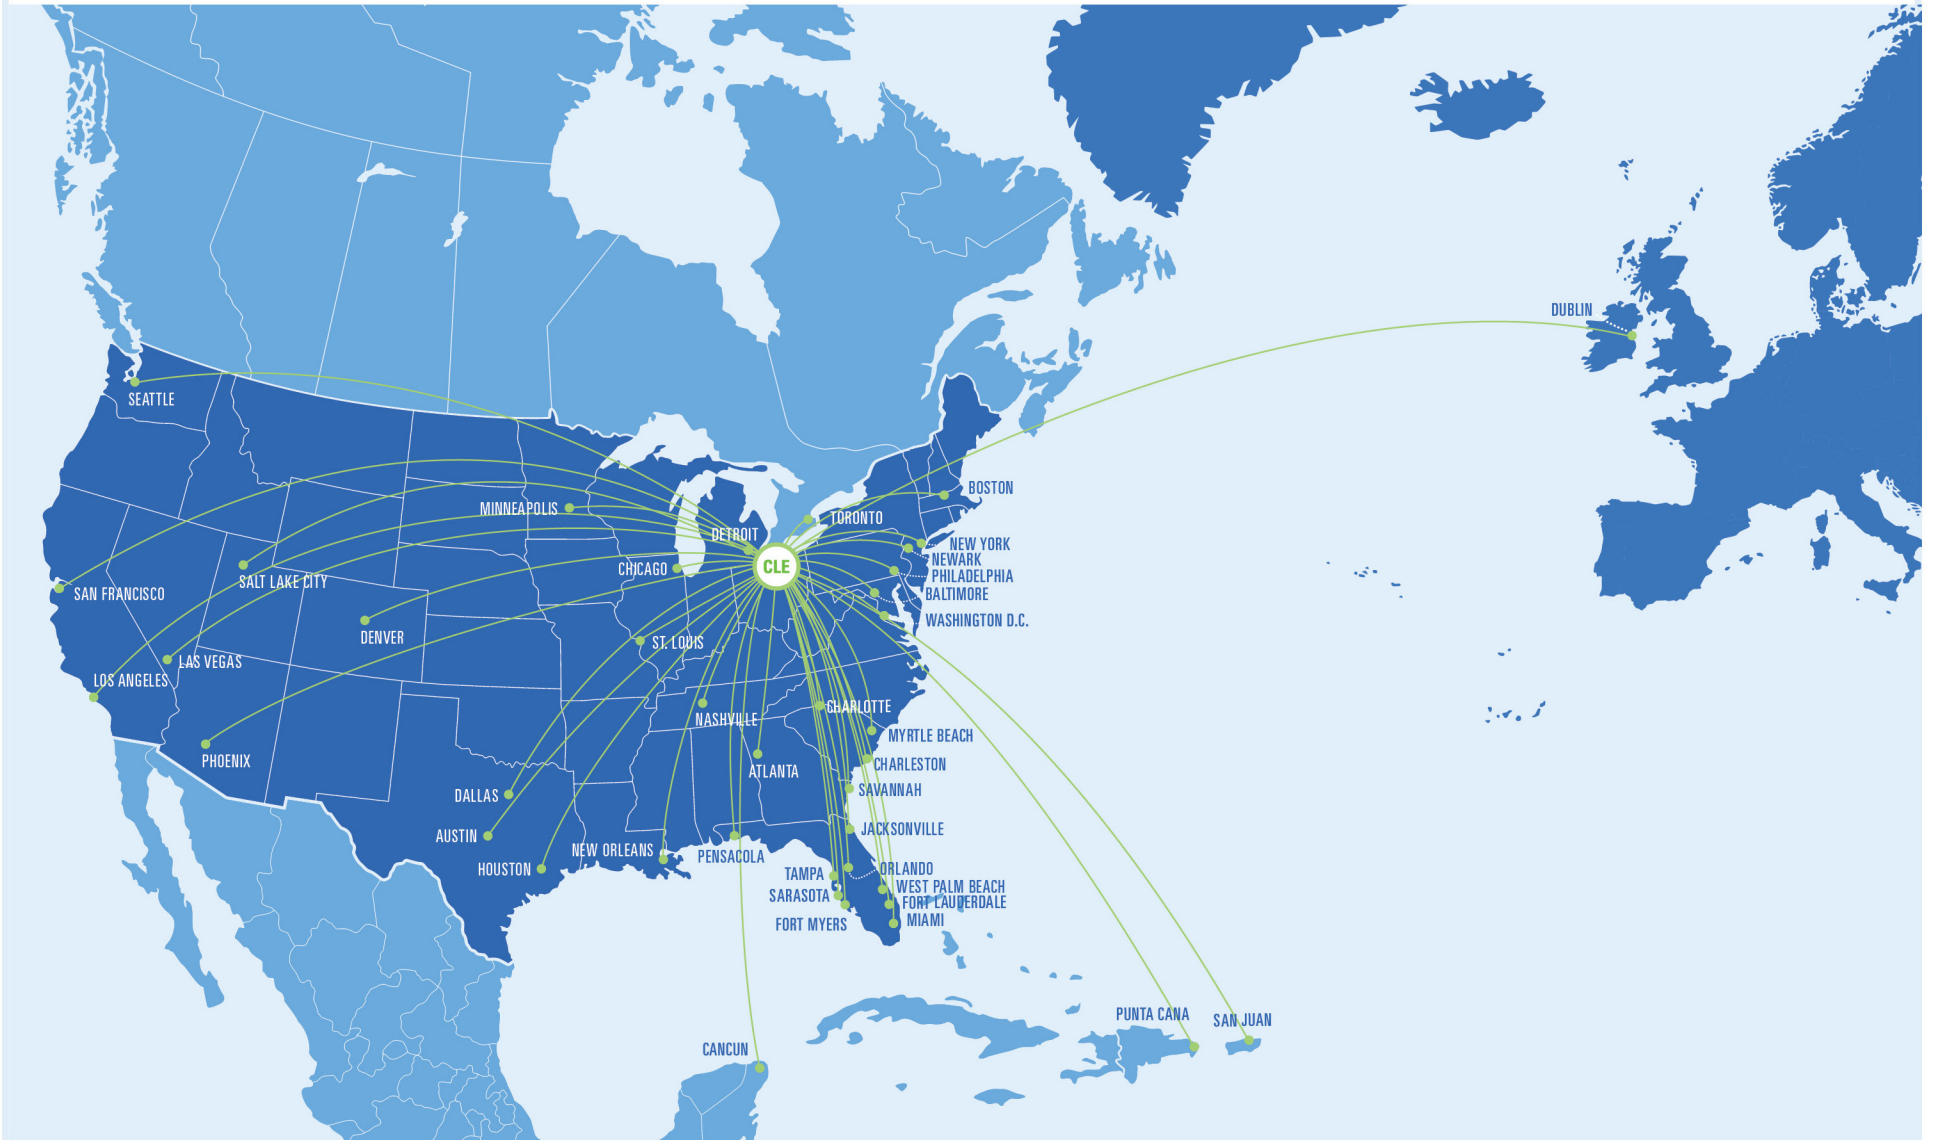


AIRLINE CODE	EI	AC	AS	AA	DL	F9	B6	WN	NK	SY	UA	
AIRPORT CODE	CLE	CLE	CLE	CLE	CLE	CLE	CLE	CLE	CLE	CLE	CLE	CLE
Atlanta					ATL	ATL		ATL				
Austin						AUS						
Baltimore/Washington						BWI		BWI				
Boston					BOS		BOS					
Cancun, Mexico						CUN						CUN
Charleston						CHS						
Charlotte				CLT		CLT						
Chicago - O'Hare				ORD								ORD
Chicago - Midway								MDW				
Dallas/Ft. Worth - International				DFW		DFW						
Denver						DEN		DEN				DEN
Detroit					DTW							
Dublin, Ireland	DUB											
Ft. Lauderdale						FLL			FLL			FLL
Ft. Myers						RSW		RSW				
Houston - Intercontinental						IAH						IAH
Jacksonville						JAX						
Las Vegas						LAS		LAS				
Los Angeles												LAX
Miami				MIA		MIA						
Minneapolis					MSP	MSP				MSP		
Myrtle Beach						MYR						
Nashville								BNA				
Newark												EWR
New Orleans						MSY						
New York - JFK				JFK	JFK							
New York - LaGuardia				LGA	LGA	LGA						
Orlando						MCO		MCO	MCO			MCO
Pensacola						PNS						
Philadelphia				PHL		PHL						
Phoenix - Sky Harbor				PHX		PHX		PHX				
Punta Cana - Dominican Republic						PUJ						
Salt Lake City					SLC	SLC						
San Francisco												SFO
San Juan - Puerto Rico						SJU						
Sarasota								SRQ				
Savannah						SAV						
Seattle			SEA									
St. Louis								STL				
Tampa						TPA		TPA				TPA
Toronto, Canada		YYZ										
Washington DC - Dulles												IAD
Washington DC - Reagan National				DCA								
West Palm Beach						PBI						
<b>TOTAL BY AIRLINE</b>	<b>1</b>	<b>1</b>	<b>1</b>	<b>9</b>	<b>7</b>	<b>28</b>	<b>1</b>	<b>12</b>	<b>2</b>	<b>1</b>	<b>11</b>	

# CLEVELAND AIRLINES & NONSTOP MARKETS

**CLEVELAND AIRPORT CODES**

**CLE** = Cleveland Hopkins International Airport

**BKL** = Burke Lakefront Airport

**\*** = Check with your Tour Operator

**SERVICE DATES**

= Seasonal

= Starting November 23

**UPDATED OCTOBER 17, 2024**  
Subject to change

# CLEVELAND NONSTOP MARKETS - ROUTE MAP

UPDATED OCTOBER 17, 2024  
*Subject to change*