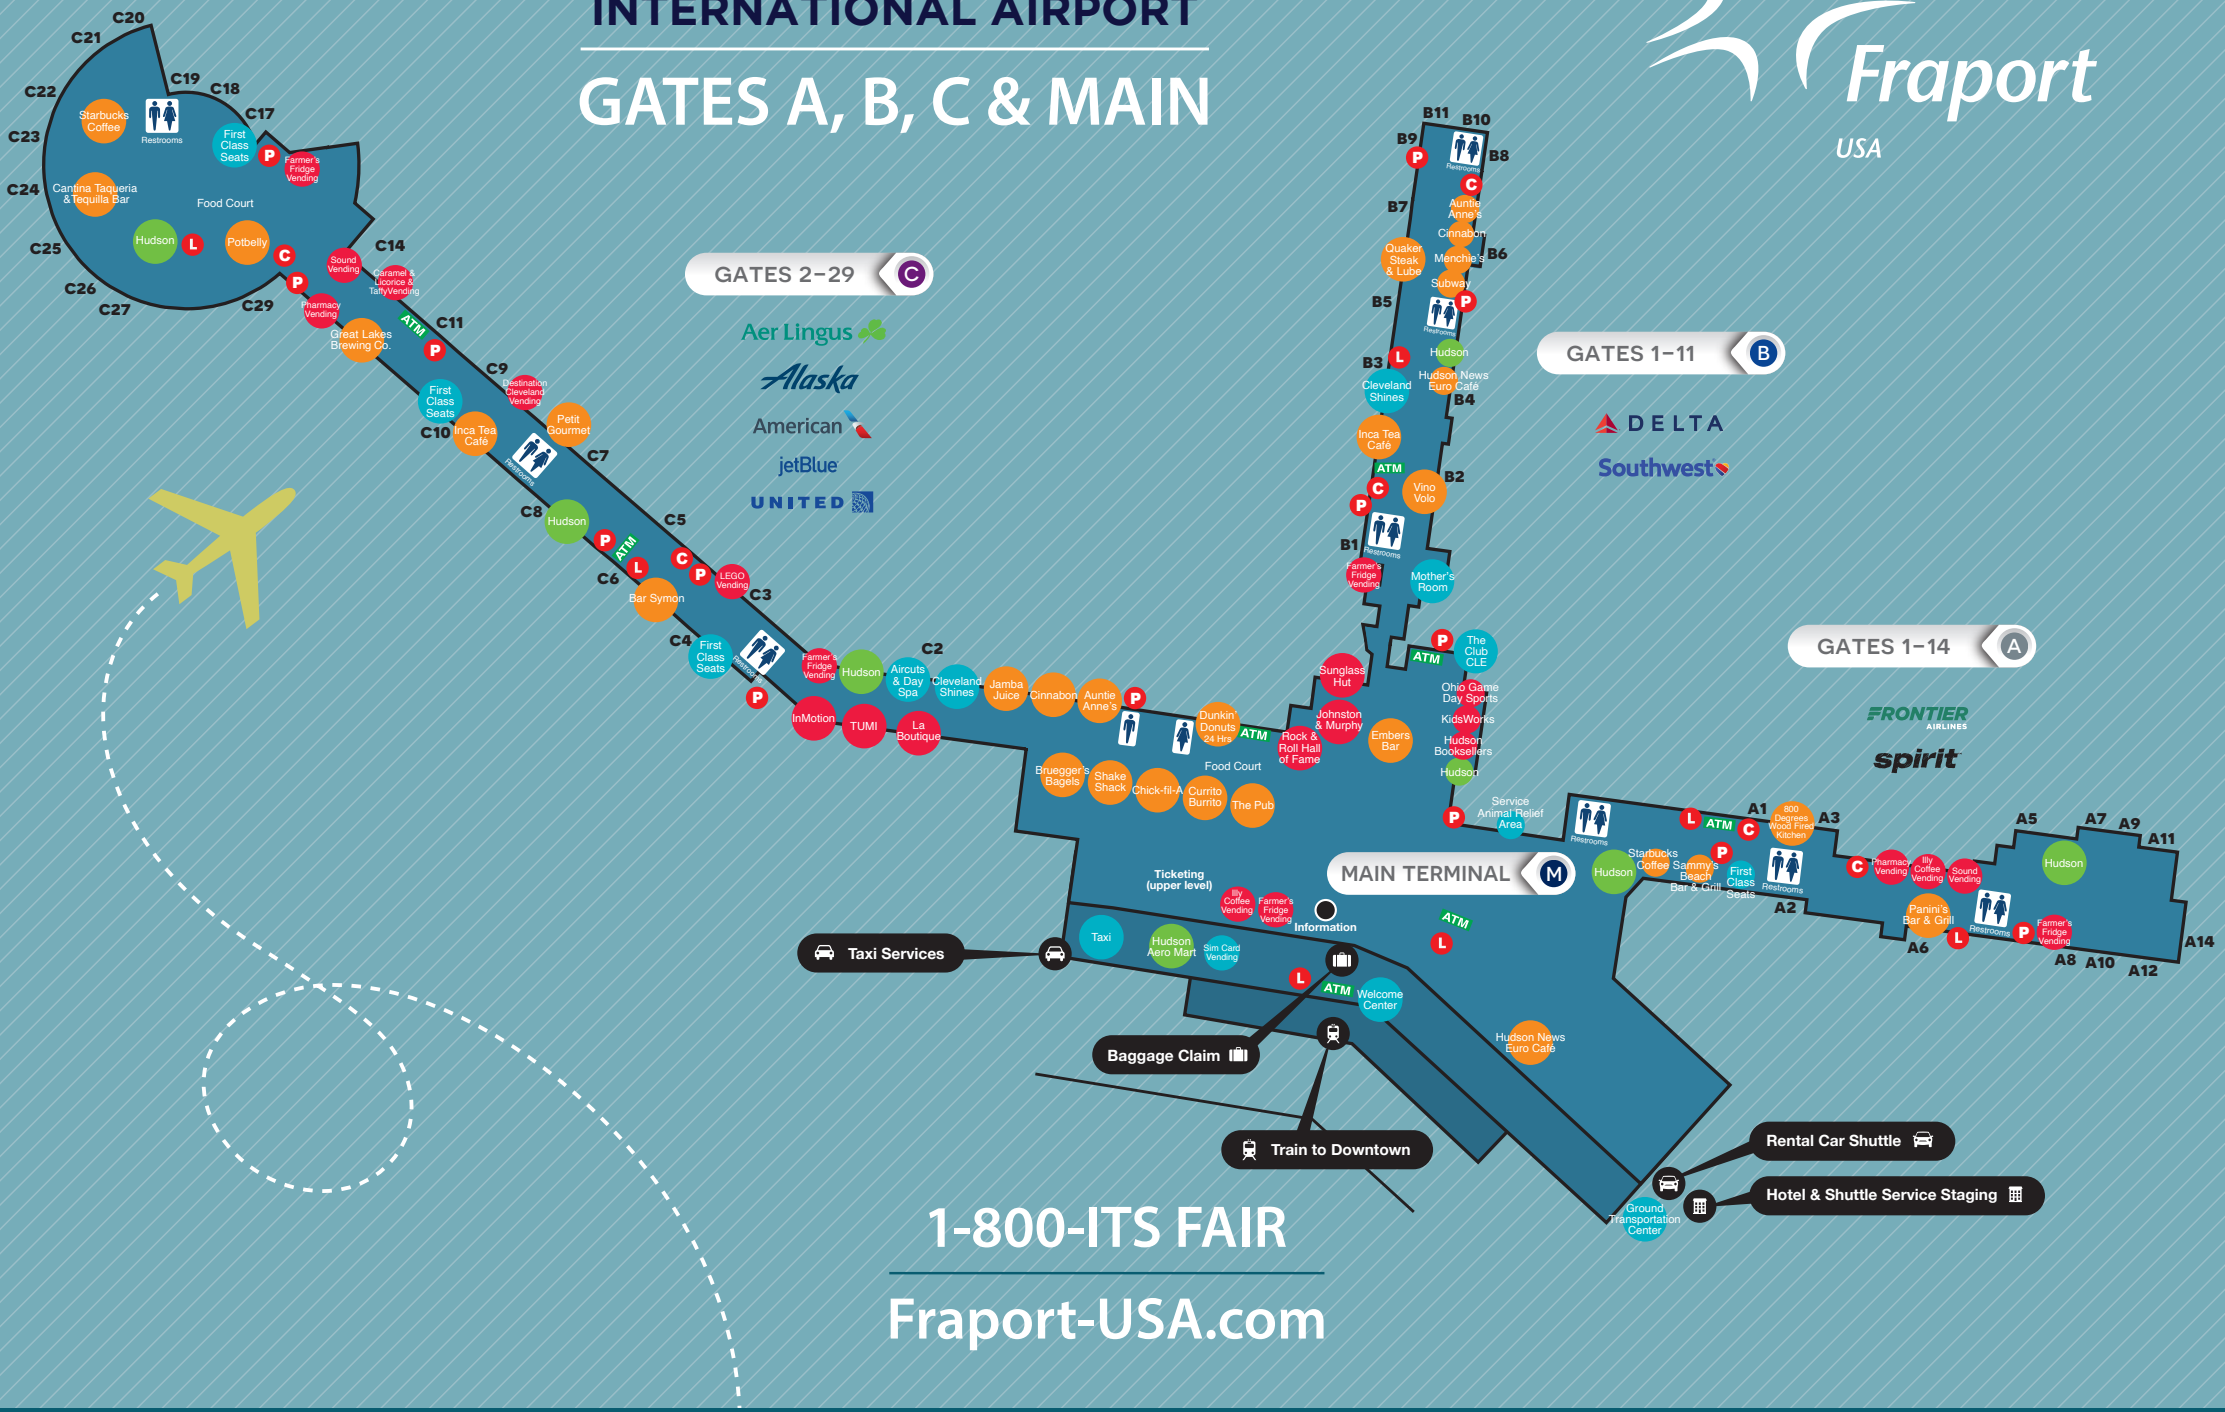

# CLEVELAND HOPKINS INTERNATIONAL AIRPORT GATES A, B, C & MAIN

1-800-ITS FAIR  
Fraport-USA.com